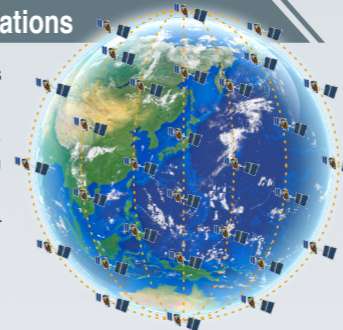

What is a "talk-group"?

A. Using the satellite radio, you can communicate with other radio users assigned to the same talk-group. The coverage area of the talk-group is selectable from five sizes (see the table above).

Wide Area Global Communications

The Iridium® satellite network covers the entire earth, including both poles, and can provide wide area global communications anywhere on the planet*.

* Depending on the country or region, carrying and/or use of satellite radio may be prohibited.