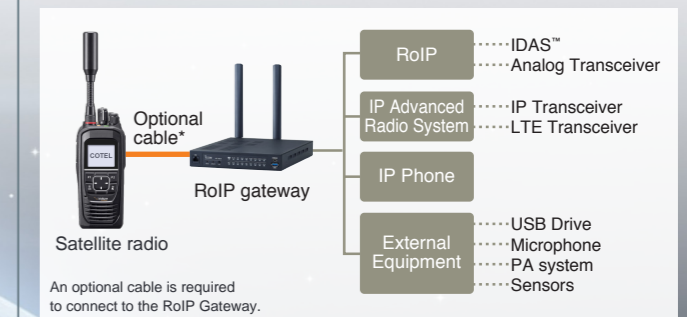

SATELLITE PTT

Address: Cotel Telecom (UK) Rental, Pool Business Park, Dudnace Lane, Redruth, TR15 3QW

How do I assign a coverage area?

A. The coverage area can be split into different coverage regions, using circles, squares, and rectangles. For example, you can assign coverage areas to Tokyo, New York and London.